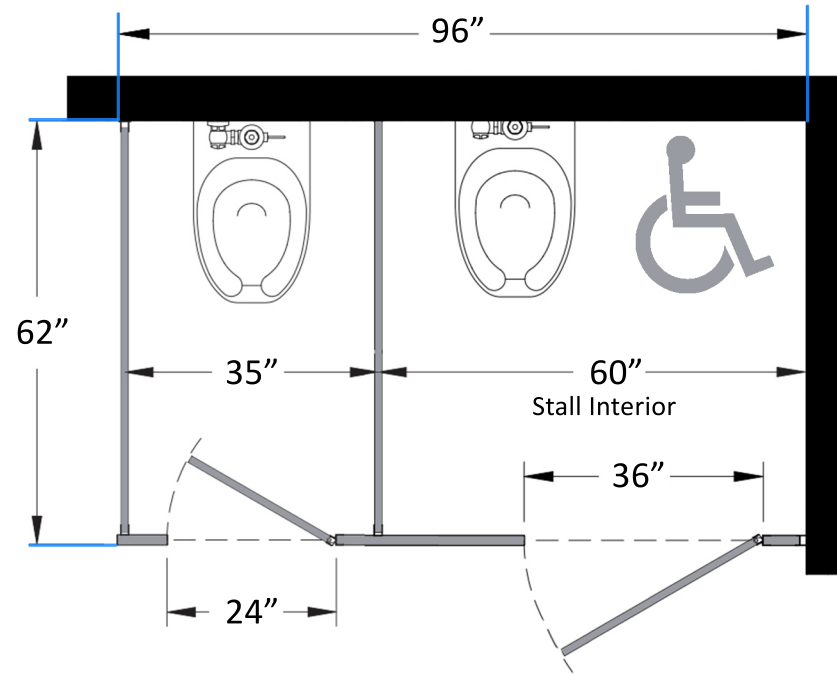

Style:  
 Overhead Braced  
 Floor Mount  
 Ceiling Mount  
 Floor/Ceiling Mount

Material:  
 Baked Enamel  
 Plastic Laminate  
 Solid Phenolic  
 Solid Plastic  
 Stainless Steel

Color: \_\_\_\_\_

Ship To: \_\_\_\_\_

City: \_\_\_\_\_

State: \_\_\_\_\_ Zip: \_\_\_\_\_

**Bathroom Partitions - 2 Stall In Corner Right Hand ADA**  
**SKU: IC2RADA**  
**Standard Dimensions**

**Harbor City Supply**

Phone 443-279-0632 or 1-800-260-0907